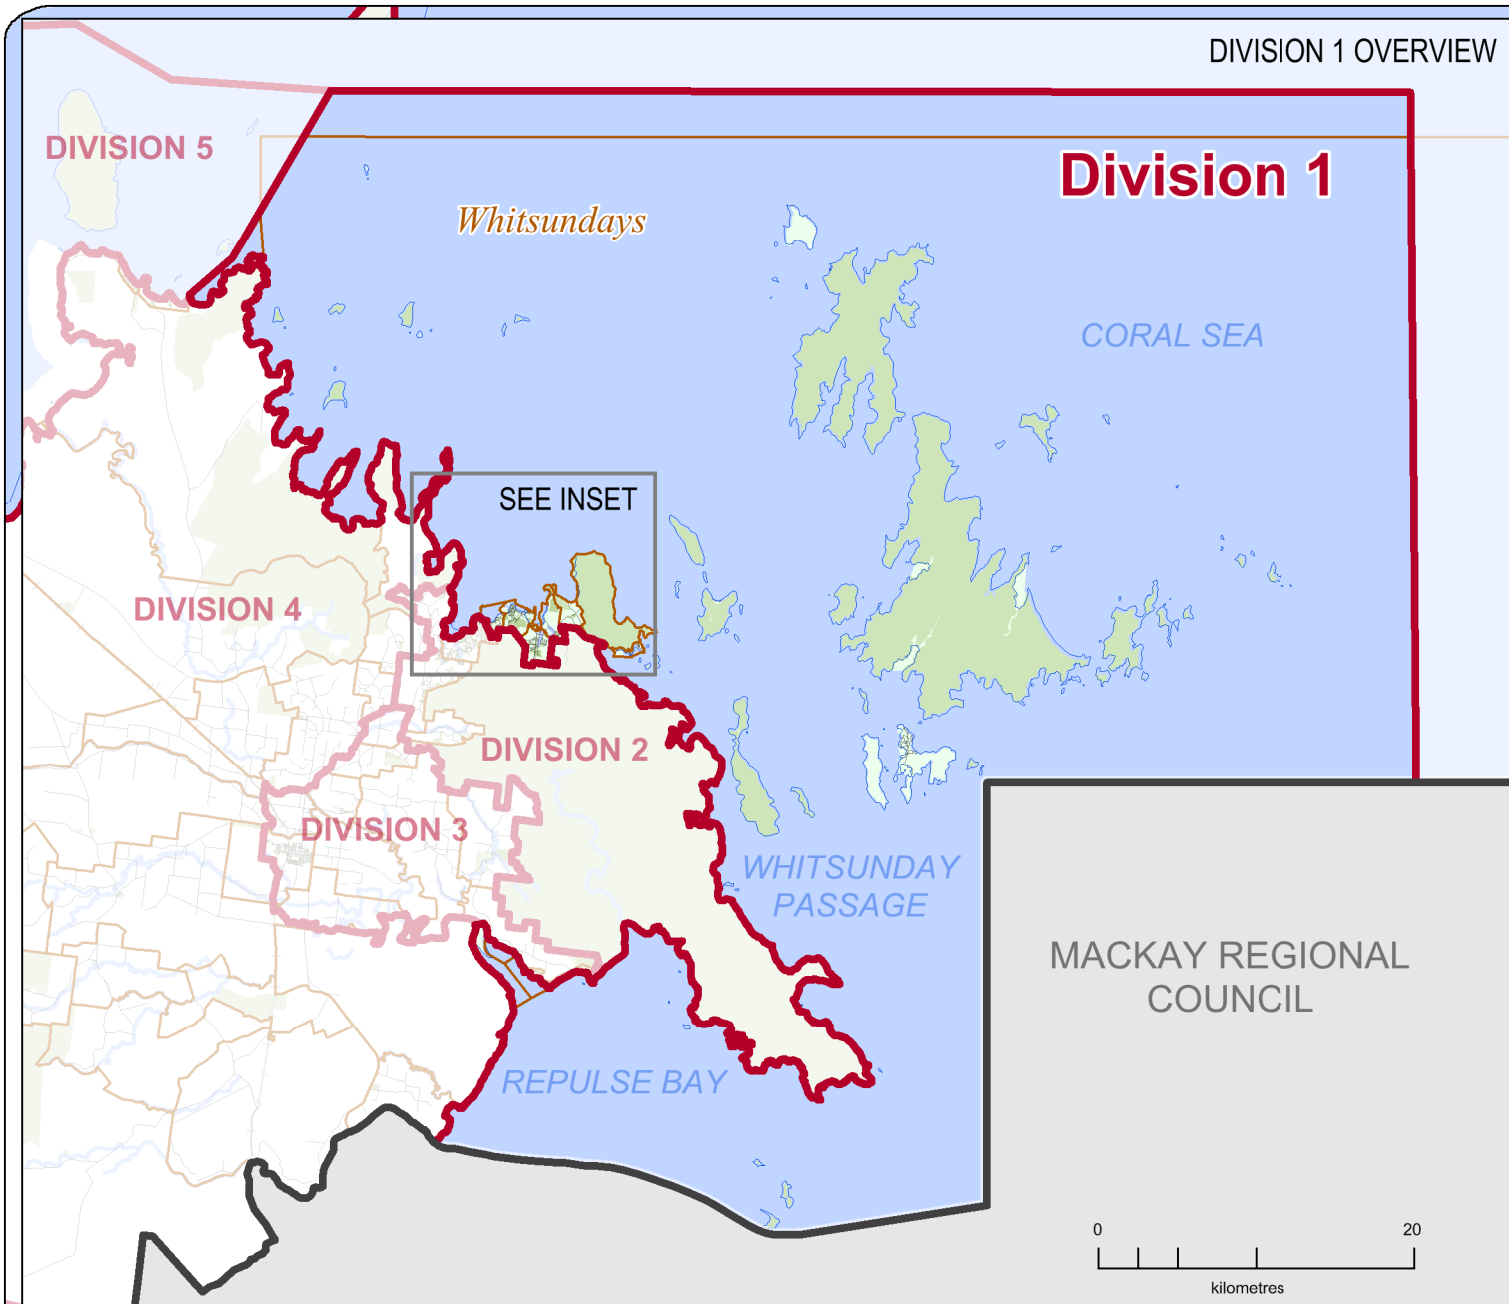

2015 DIVISIONAL BOUNDARIES

WHITSUNDAY REGIONAL COUNCIL
DIVISION 1

- Local Government Area Boundary
- Division Boundary
- Locality Boundary
- Road
- Railway
- Watercourse / Waterbody
- Reserve / Park

DIVISION 1 Location Map

This map has been produced by the ECQ as a guide to show the proposed electoral boundaries. It is not an official map of the proposed electoral boundaries.

© Electoral Commission of Queensland 2015 (Local Government Change Commission)
 © The State of Queensland - 2015 (Department of Natural Resources and Mines)
 © 2015 Pitney Bowes Software Pty Ltd. All rights reserved