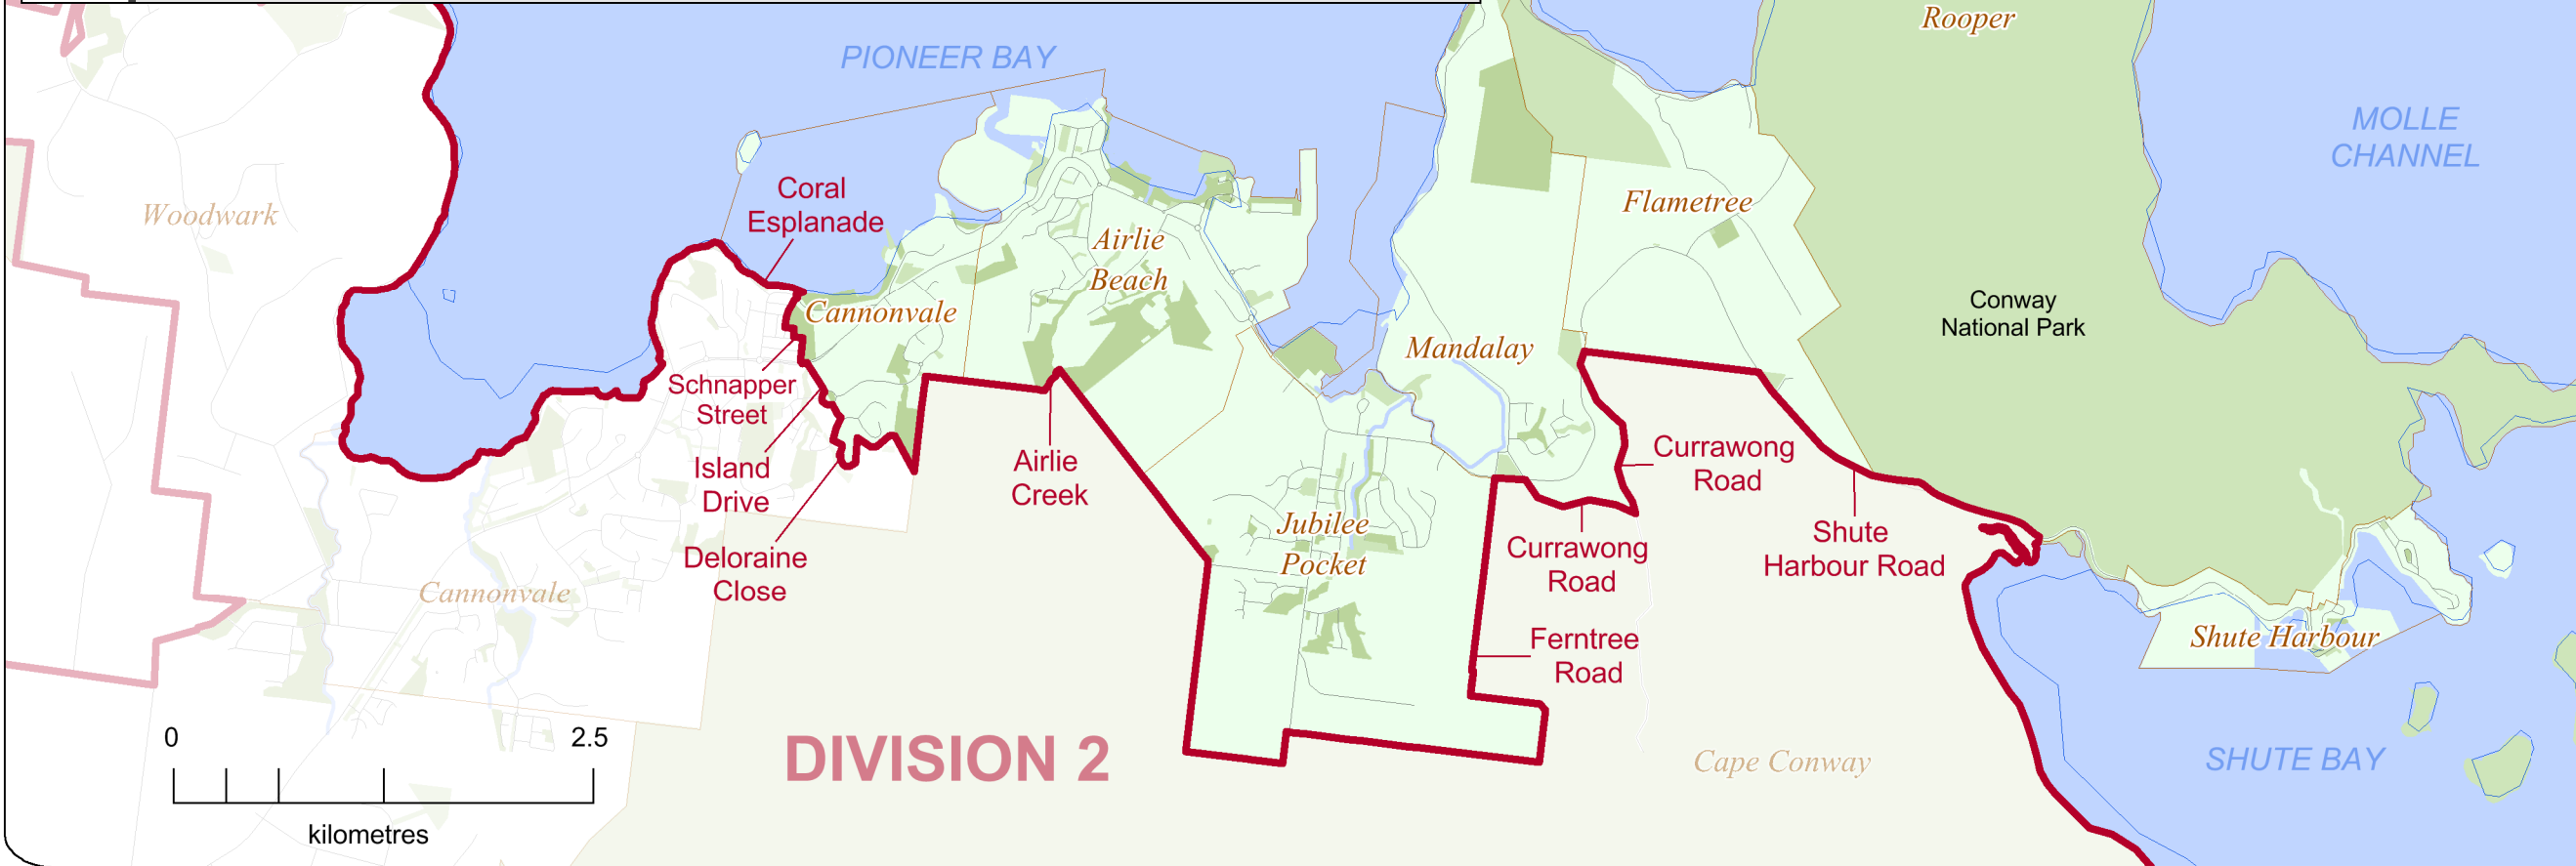

2015 DIVISIONAL BOUNDARIES

WHITSUNDAY REGIONAL COUNCIL
DIVISION 1

- Local Government Area Boundary
- Division Boundary
- Locality Boundary
- Road
- Railway
- Watercourse / Waterbody
- Reserve / Park

DIVISION 1 Location Map

This map has been produced by the ECQ as a guide to show the proposed electoral boundaries. It is not an official map of the proposed electoral boundaries.

© Electoral Commission of Queensland 2015 (Local Government Change Commission)
 © The State of Queensland - 2015 (Department of Natural Resources and Mines)
 © 2015 Pitney Bowes Software Pty Ltd. All rights reserved